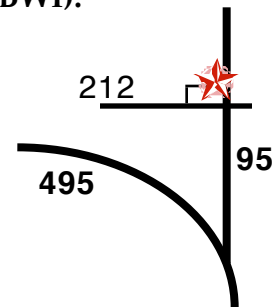

The Villa

4060 Powder Mill Road
Calverton, MD 20705

From points North (Baltimore, BWI):

Take 95 South to Exit 29B (MD 212 West). After you exit, take the first right into the business & shopping center complex. Inside the complex, turn right at the first stop sign. The Villa is at the bottom of the hill.

All others:

Take 495 to 95 North. Follow 95 North to the first set of exits and take Exit 29B (MD 212 West). After exiting, take the first right into the business and shopping center complex. Inside the complex, turn right at the first stop sign. The Villa is at the bottom of the hill.