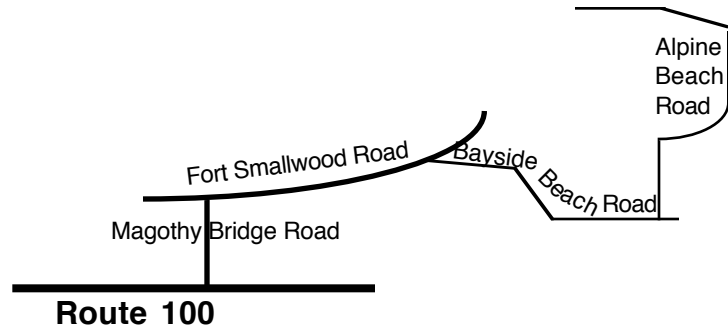

Celebrations *at the Bay*

2042 Knollview Drive
Pasadena, MD 21122

2042 Knollview Drive 

Directions:

1. I-95 (or Route 2 or Route 97 or BW Parkway) to MD-100 East.
2. Go approximately 16 miles from Route 95 to Magothy Bridge Road.
3. Turn left on Magothy Bridge Road (MD 607) (First traffic light on 100)
4. Follow 1.1 miles to the end, then Right on Fort Smallwood Road.
5. After 1.6 miles, Right on Bayside Beach Road.
6. Follow for 1.6 miles, then left on Alpine Beach Road.
7. Follow Alpine Beach Road which will turn into Knollview Drive.
8. Celebrations at The Bay is on your right just before the end of the road.